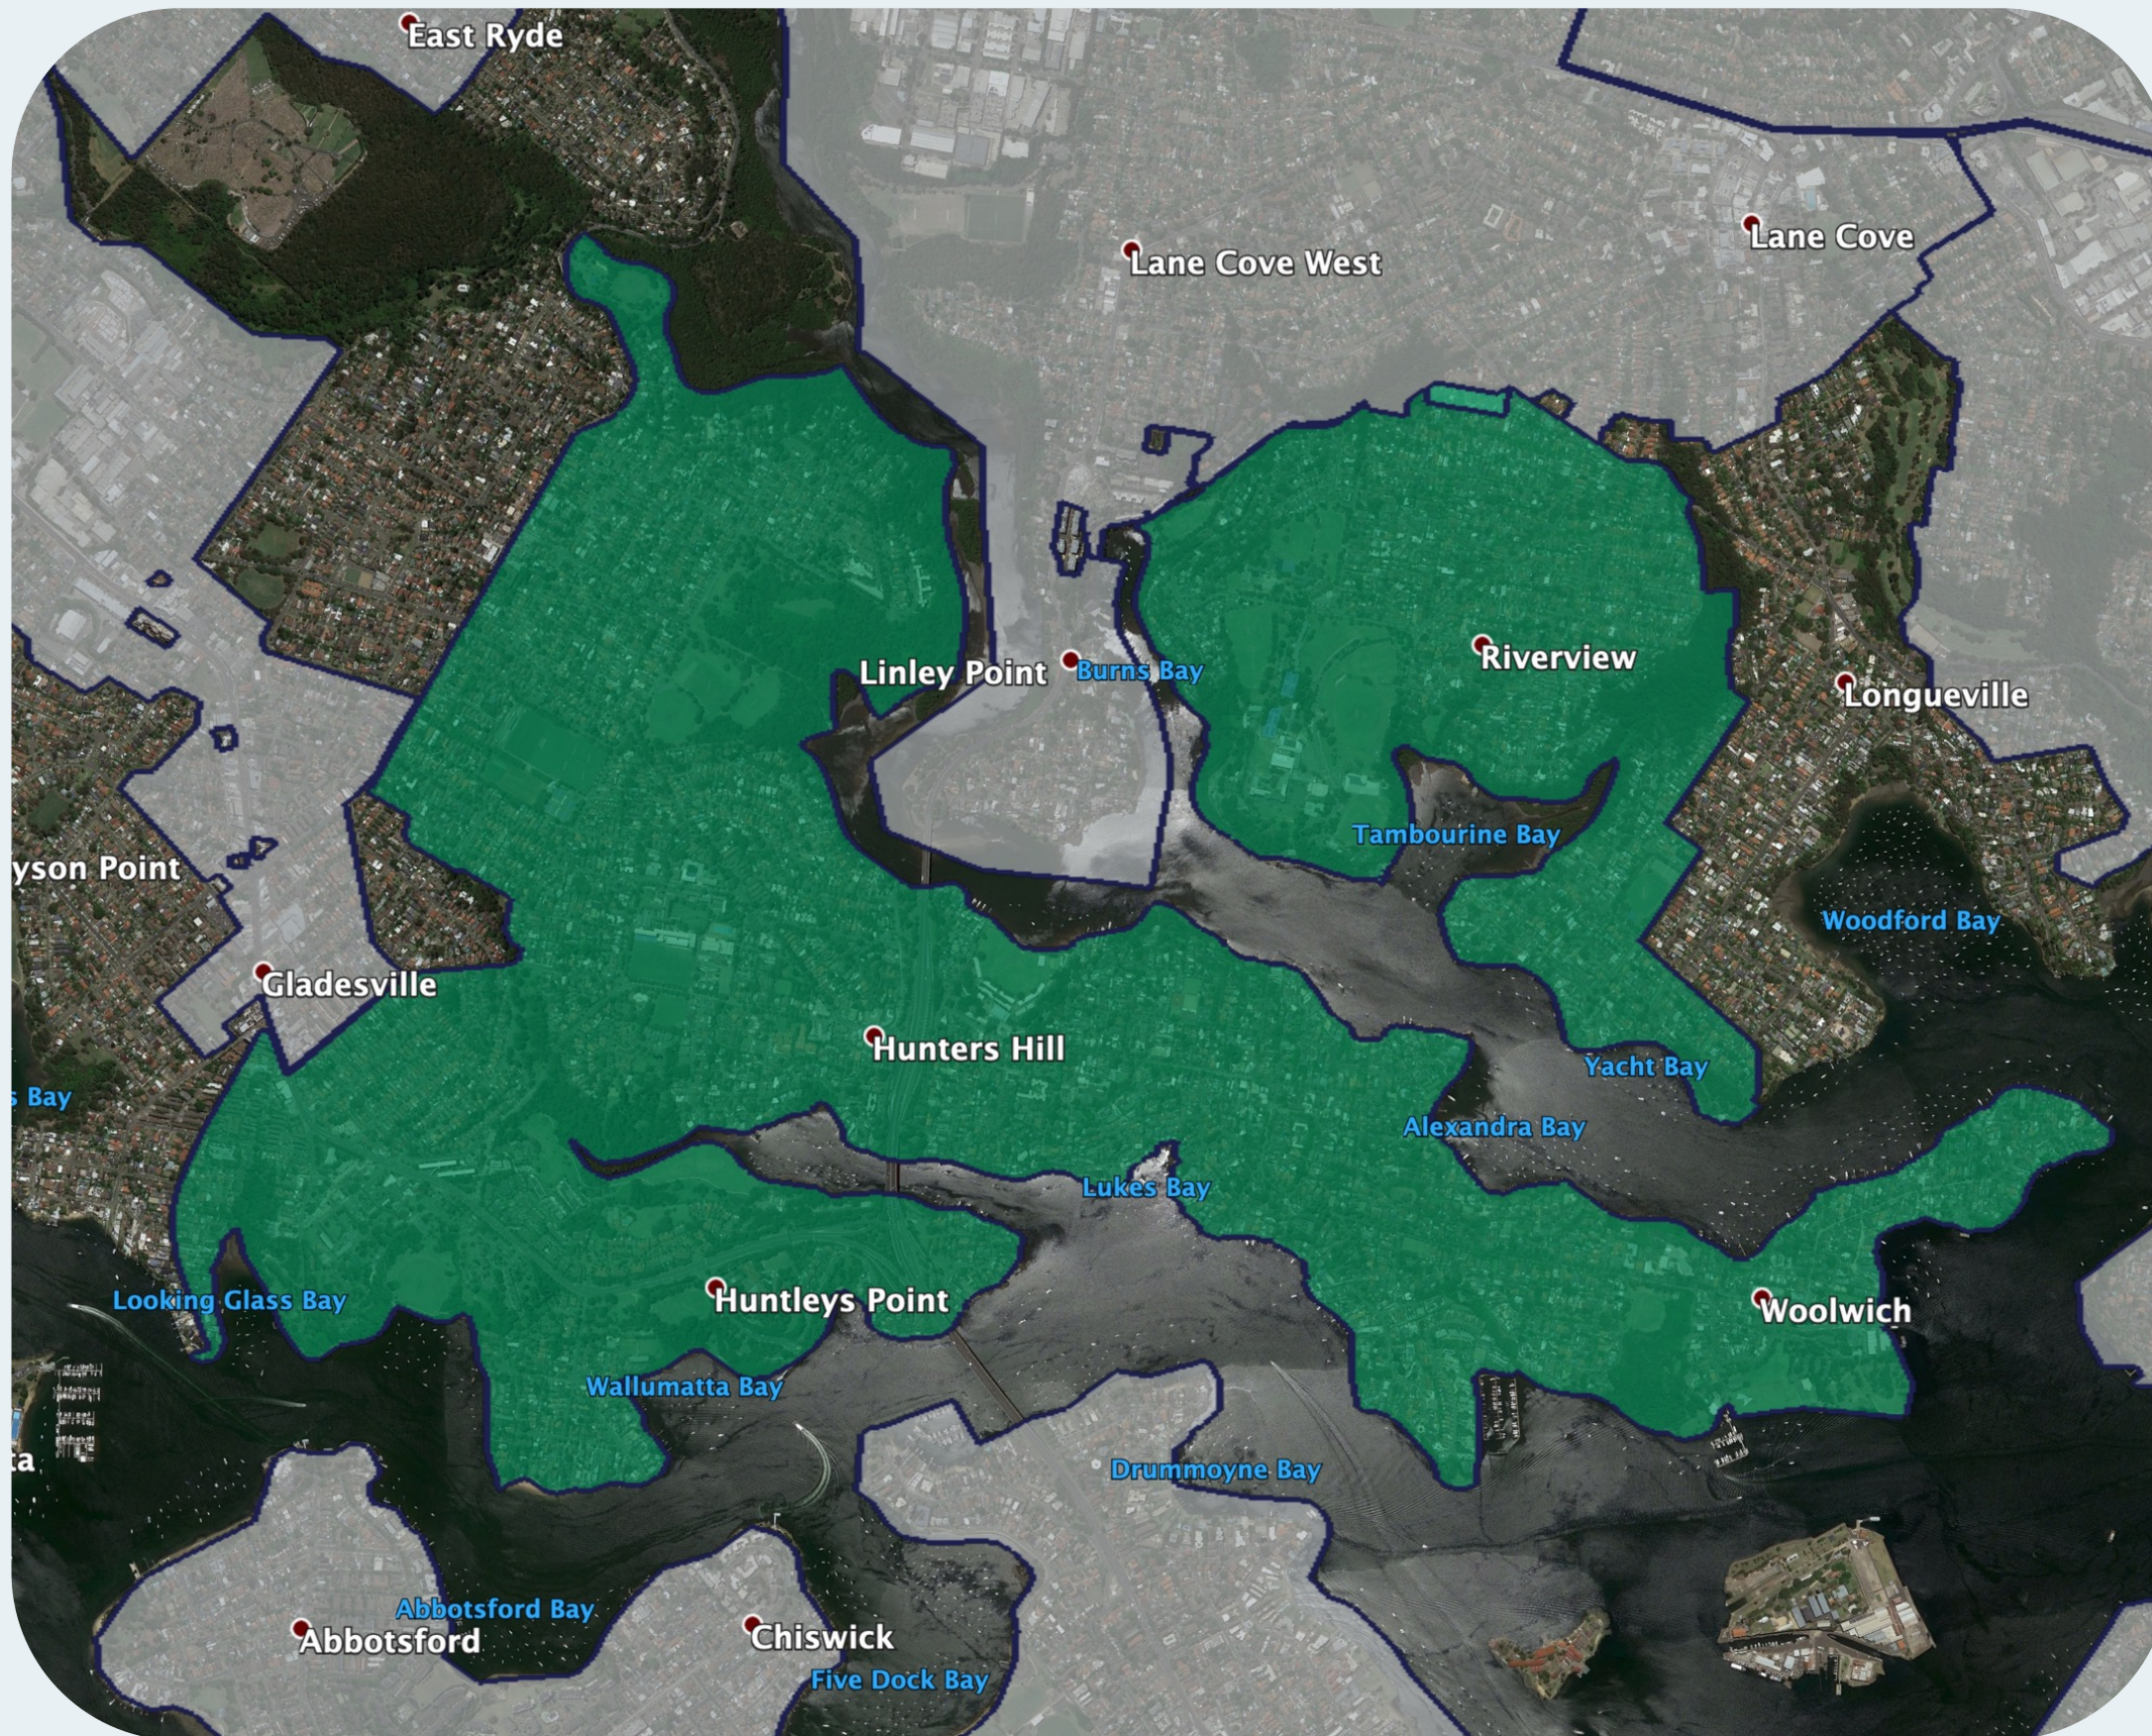

nbn™ Business Fibre Zone indicative map – Hunters Hill and surrounds

The nbn™ Business Fibre Initiative is available to businesses right across the country.

The areas highlighted on this map, are part of an nbn™ Business Fibre Zone that is eligible for business nbn™ Enterprise Ethernet.

To find out more about the Fibre Initiative contact your service provider, or visit: nbn.com.au/businessfibre

Key

-  nbn™ Business Fibre Zone
-  Adjacent/nearby nbn™ Business Fibre Zone (where relevant)