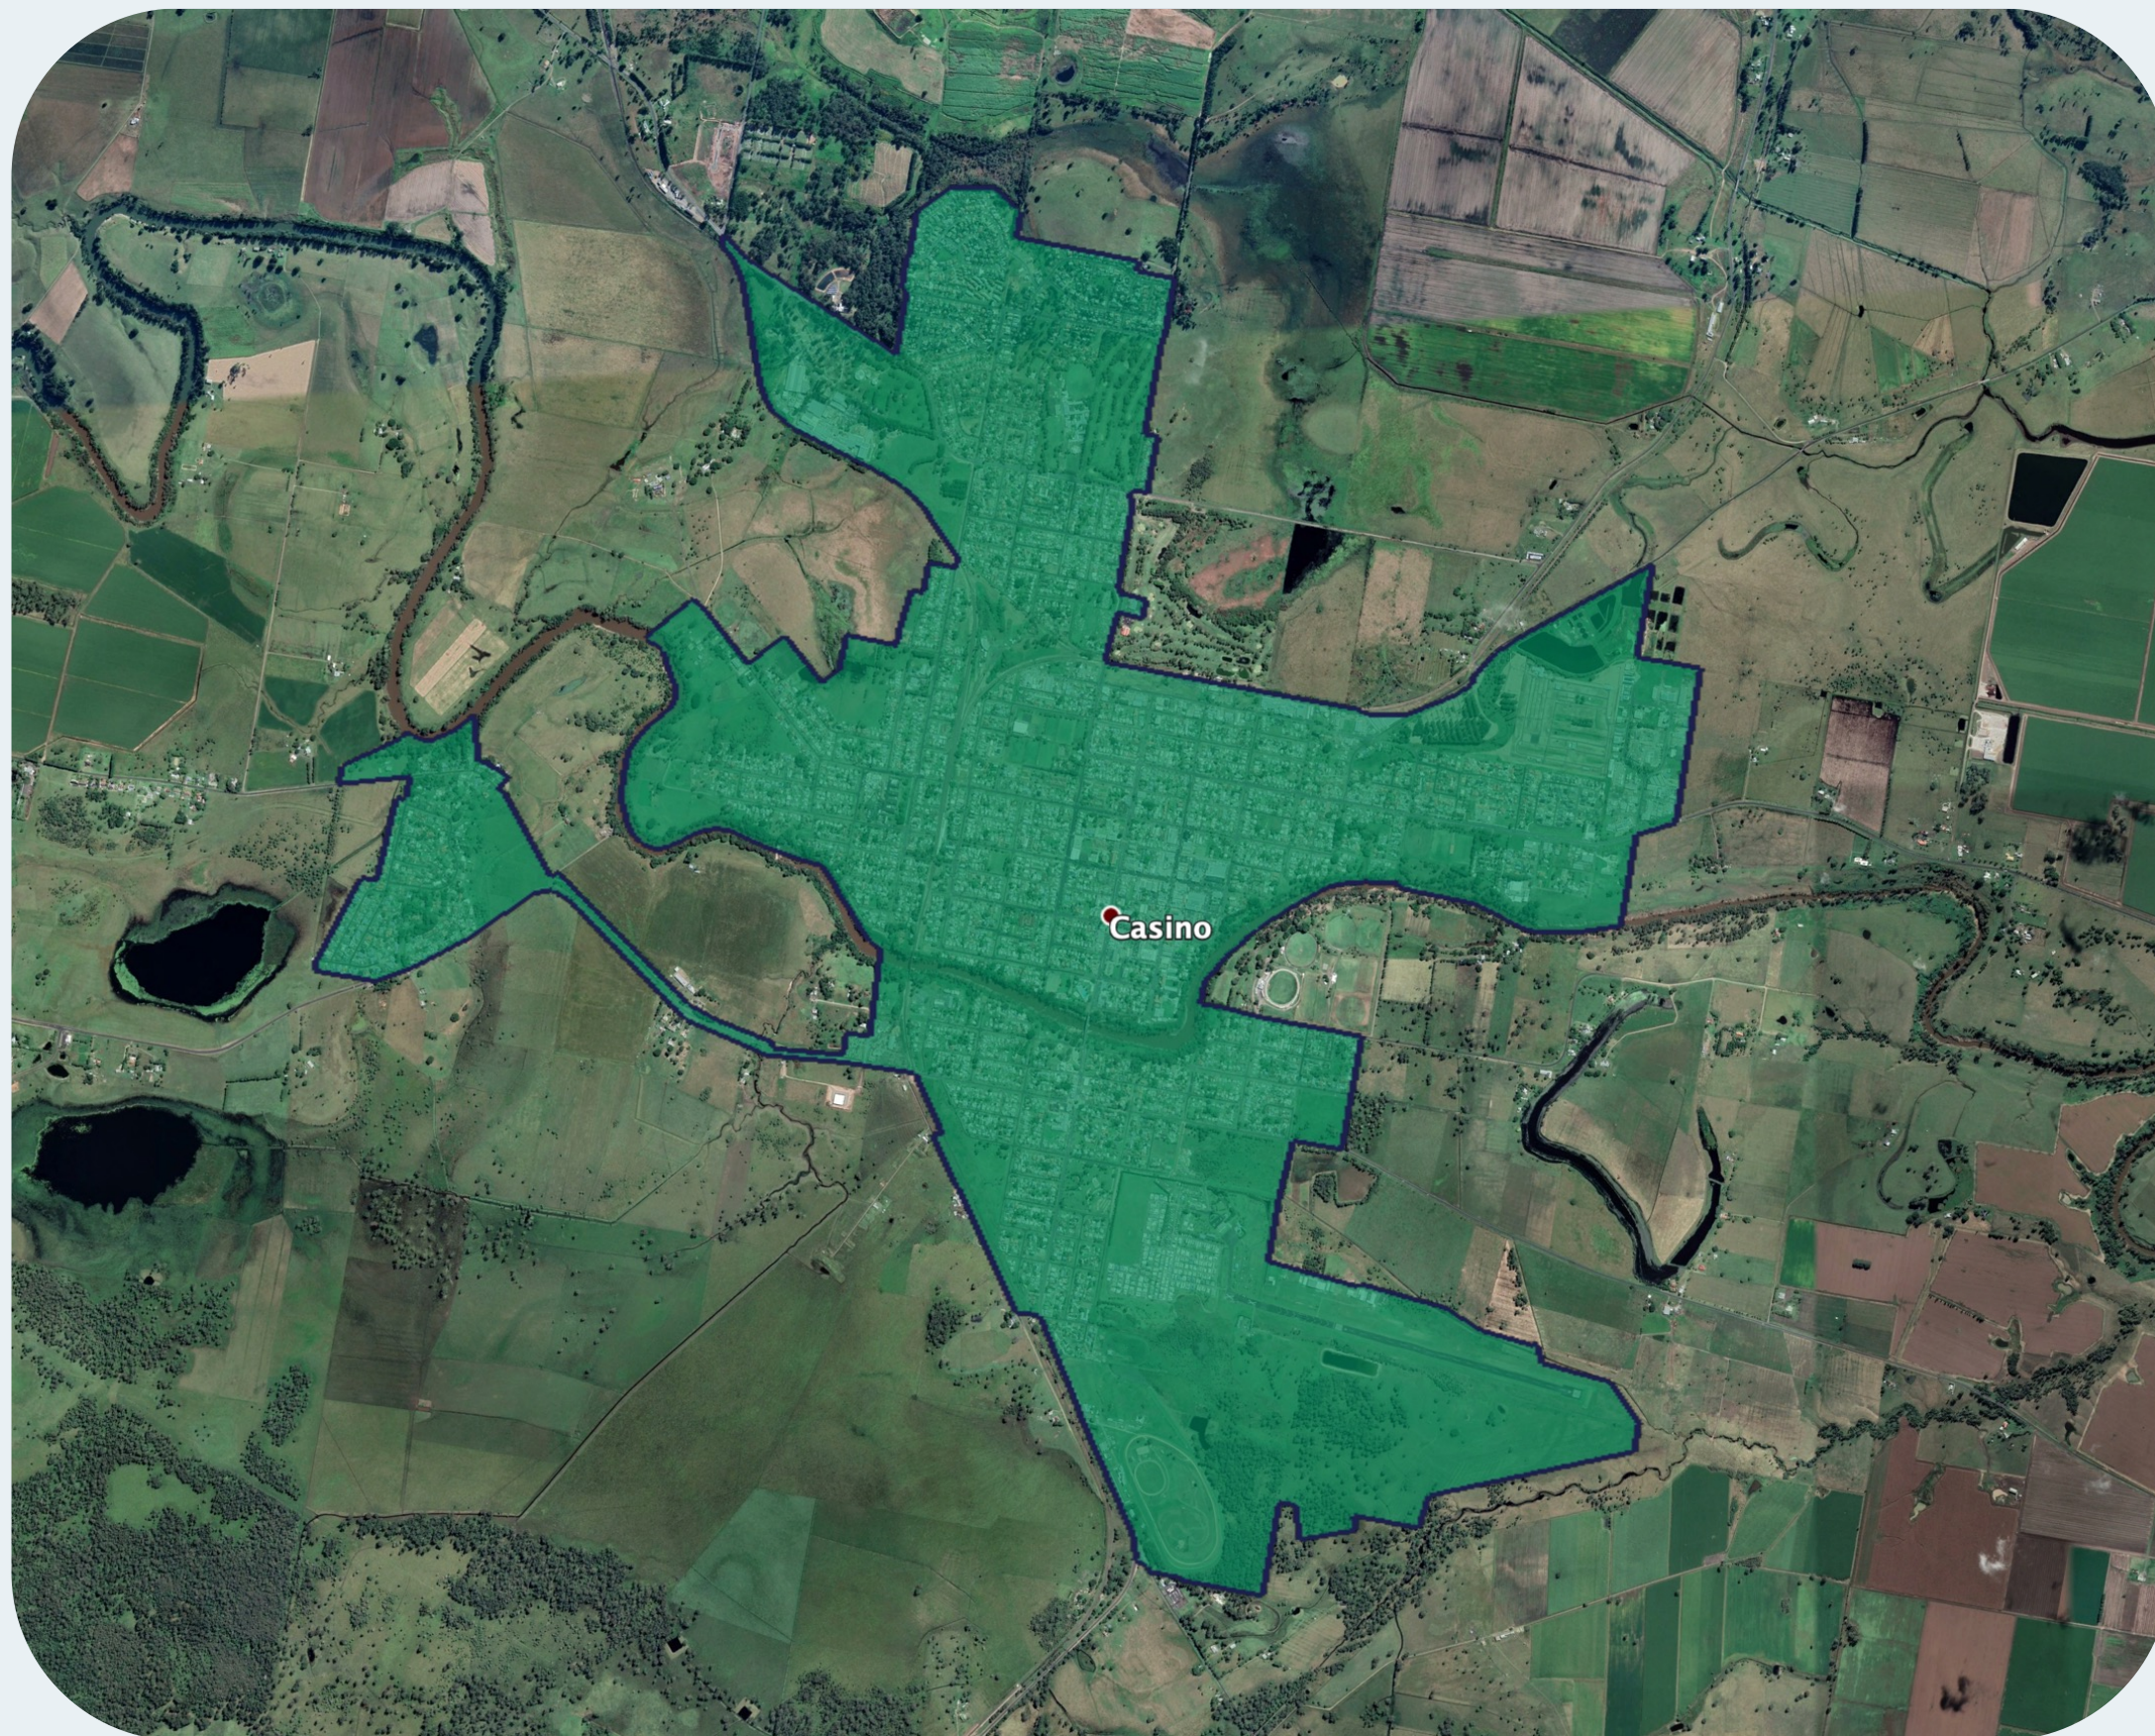

nbn™ Business Fibre Zone indicative map – Casino and surrounds

The nbn™ Business Fibre Initiative is available to businesses right across the country.

The area highlighted on this map, is part of an nbn™ Business Fibre Zone that is eligible for business nbn™ Enterprise Ethernet.

To find out more about the Fibre Initiative contact your service provider, or visit: nbn.com.au/businessfibre

Key

-  nbn™ Business Fibre Zone
-  Adjacent/nearby nbn™ Business Fibre Zone (where relevant)