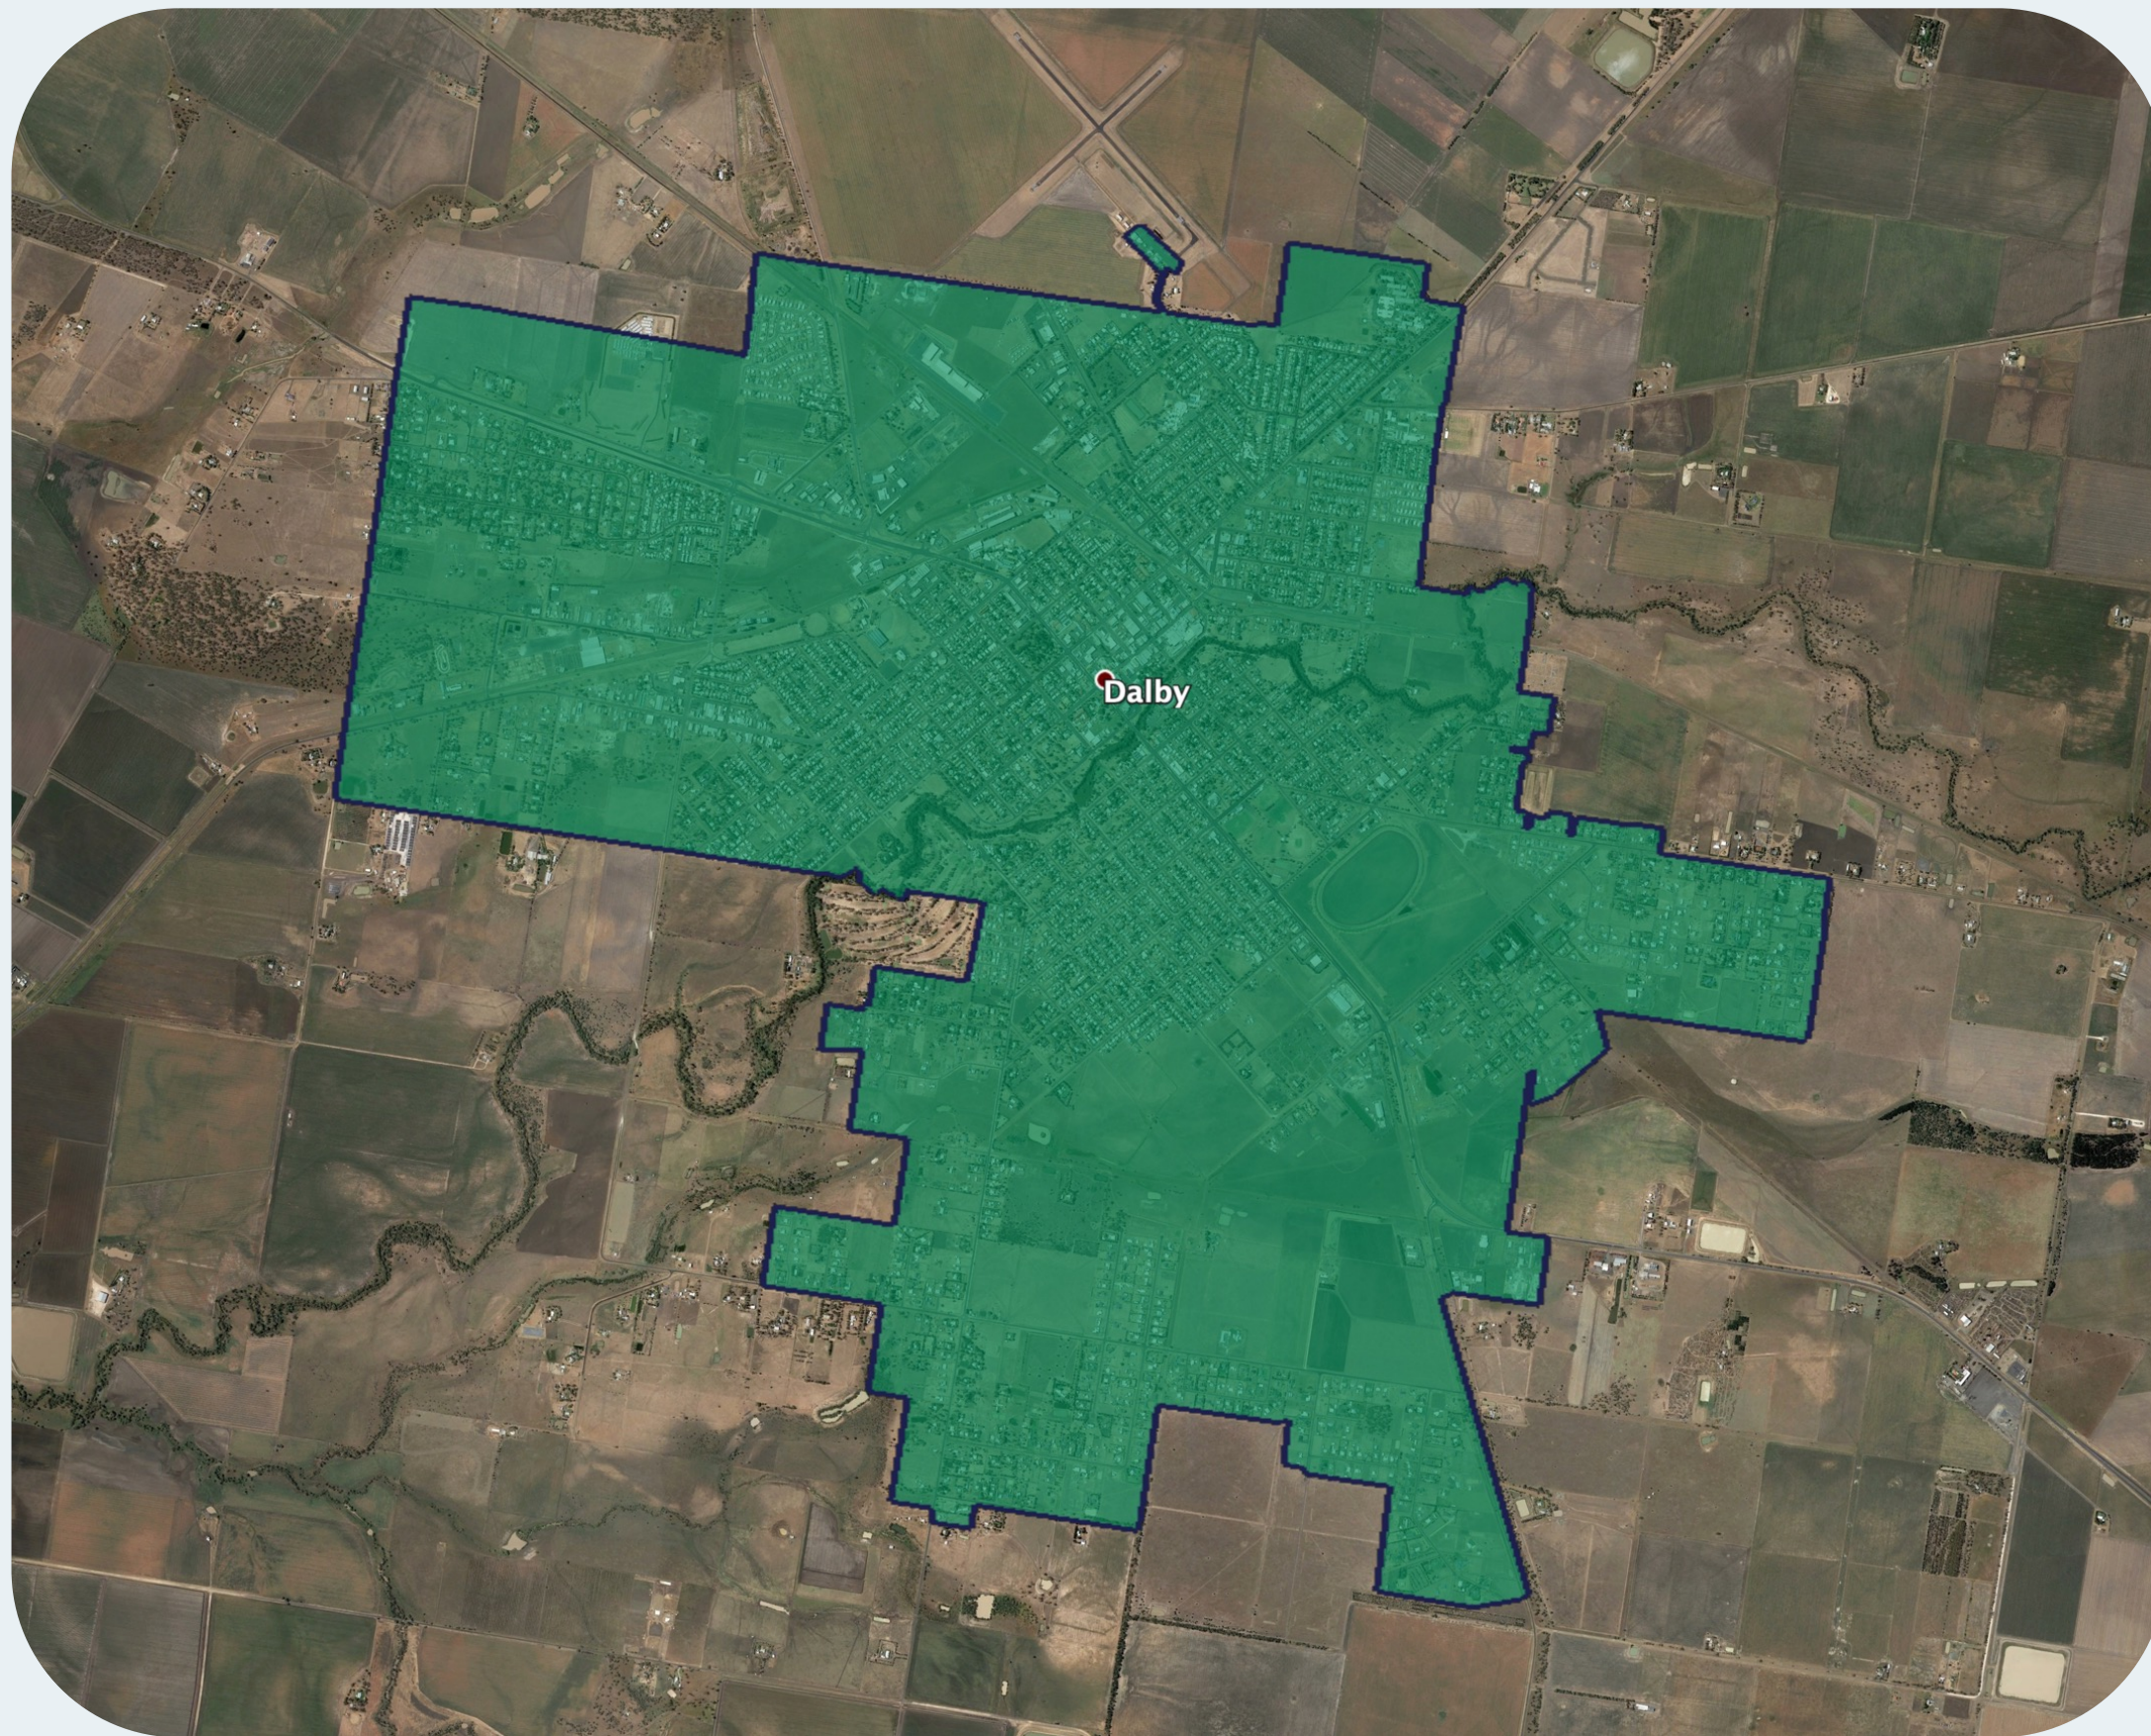

nbn™ Business Fibre Zone indicative map – Dalby and surrounds

The nbn™ Business Fibre Initiative is available to businesses right across the country.

The area highlighted on this map, is part of an nbn™ Business Fibre Zone that is eligible for business nbn™ Enterprise Ethernet.

To find out more about the Fibre Initiative contact your service provider, or visit: nbn.com.au/businessfibre

Key

-  nbn™ Business Fibre Zone
-  Adjacent/nearby nbn™ Business Fibre Zone (where relevant)