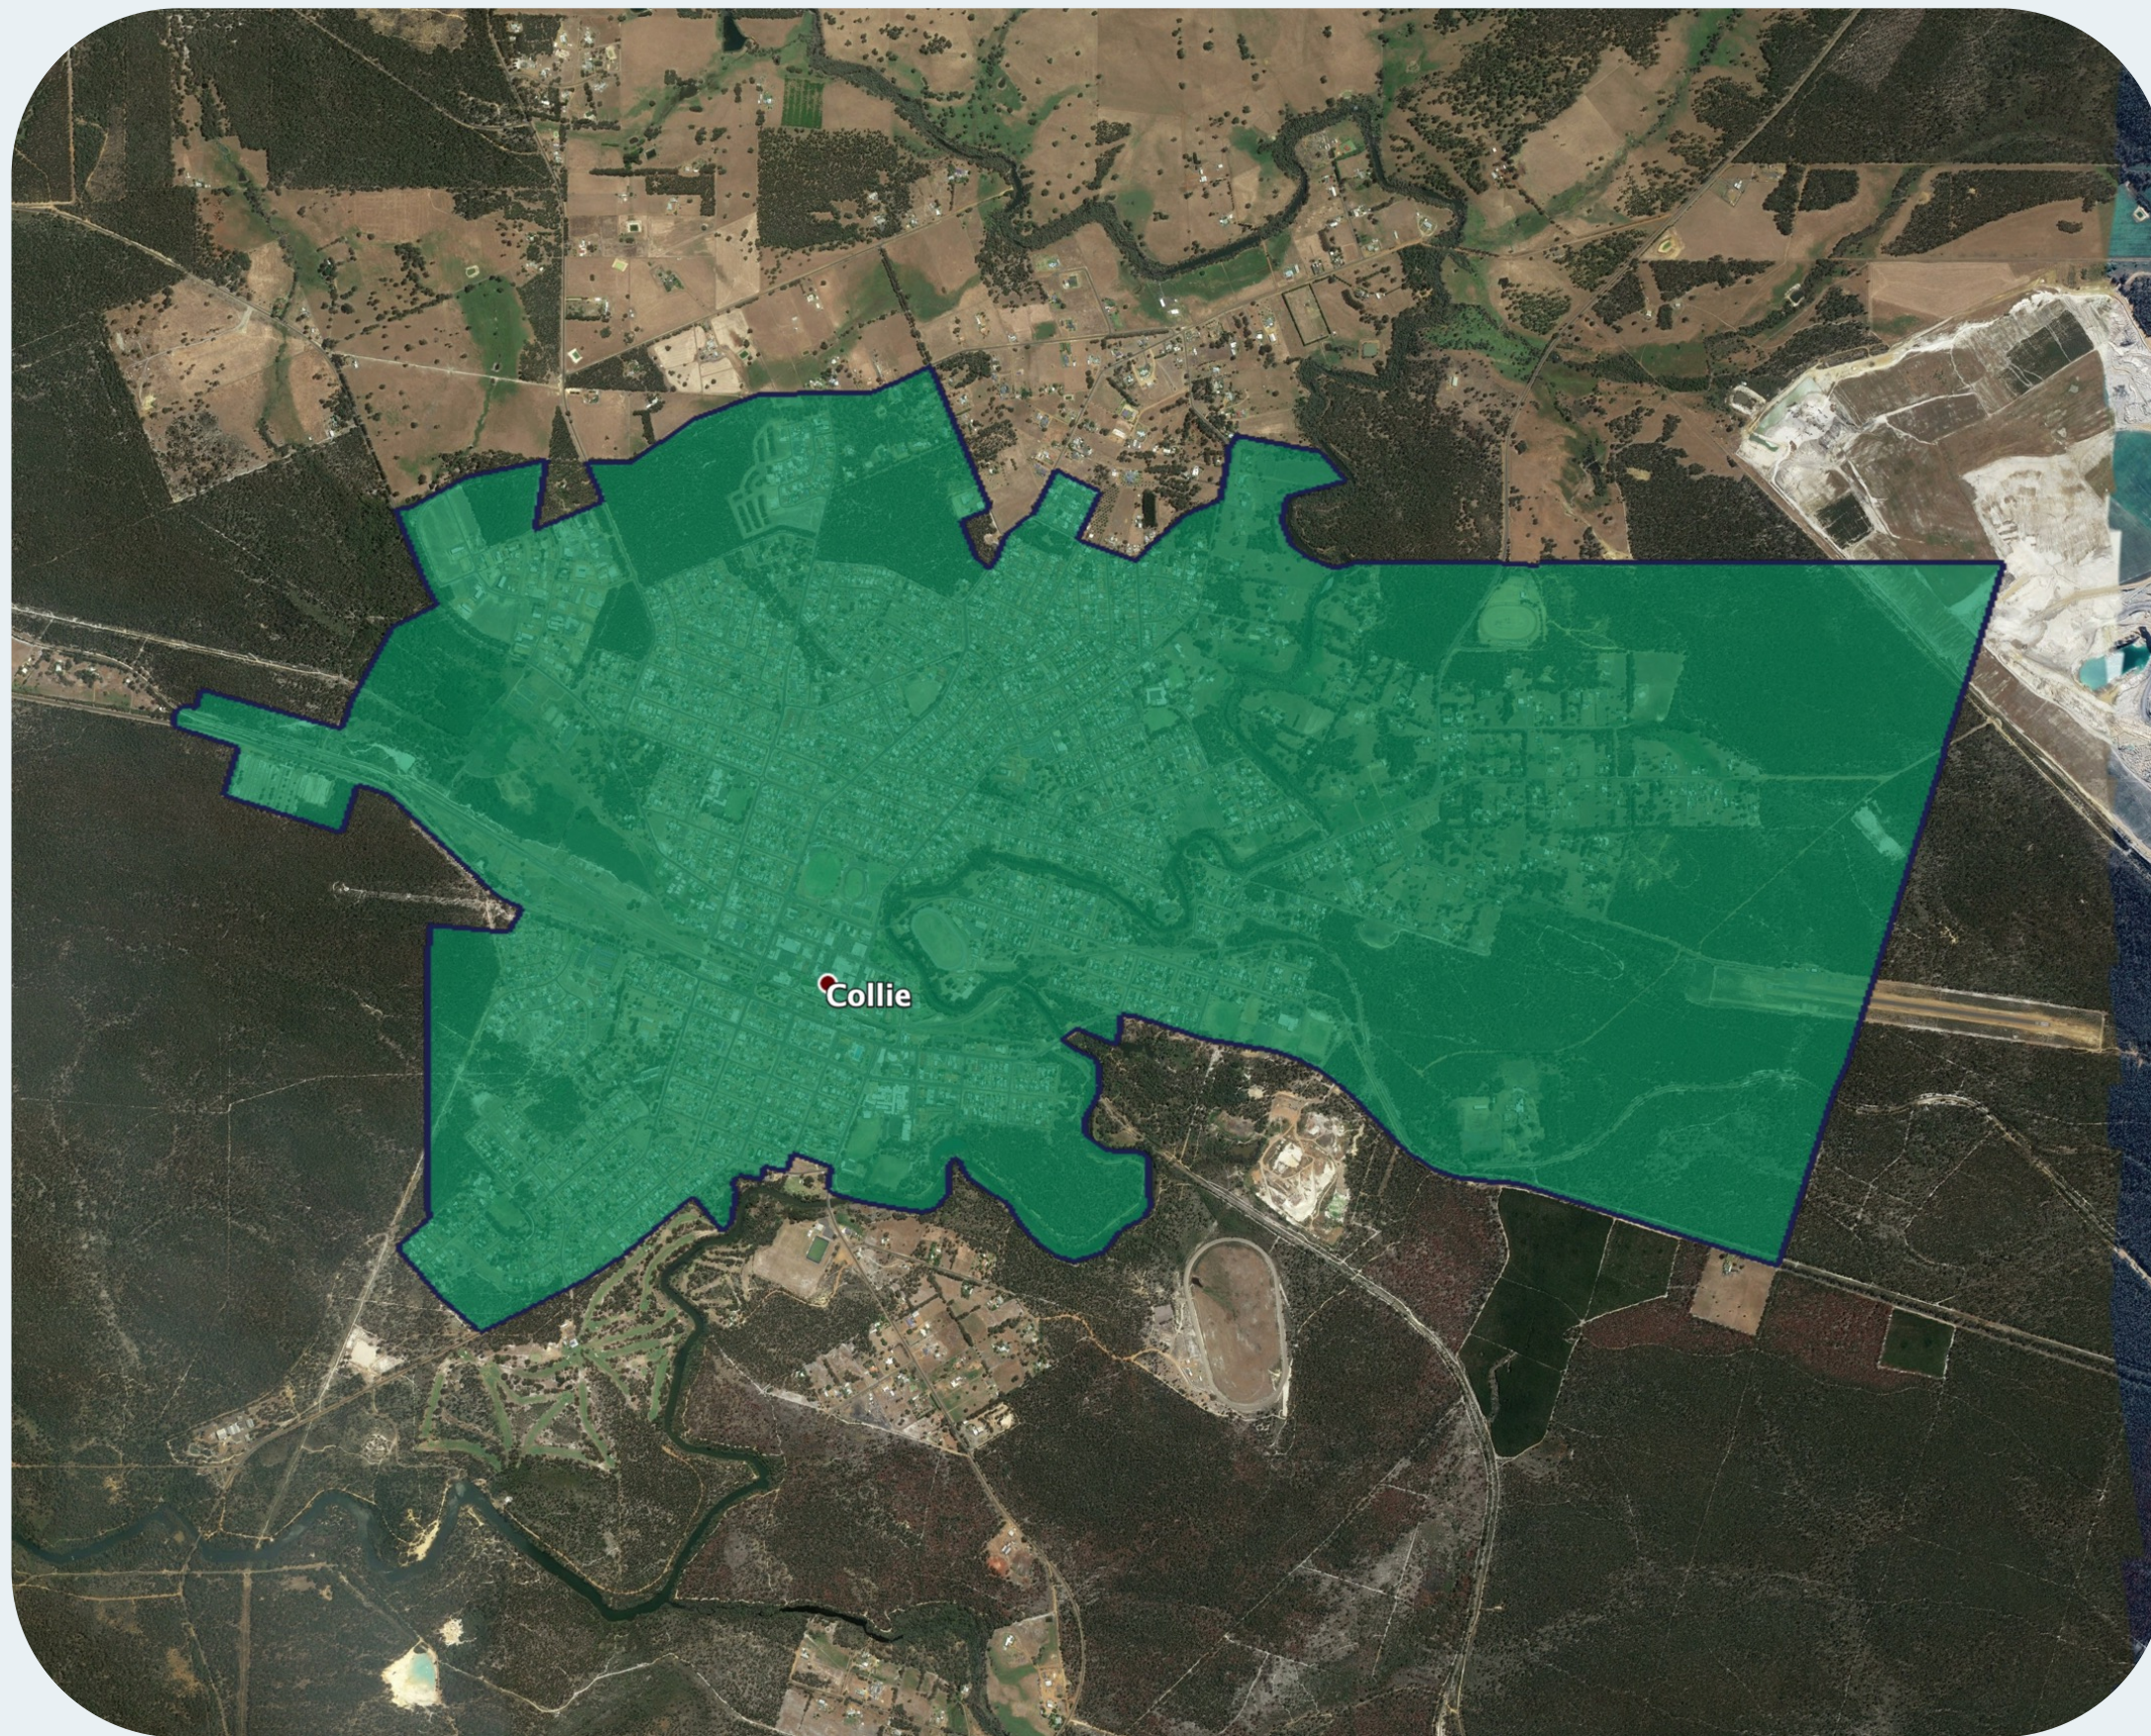

# nbn™ Business Fibre Zone indicative map – Collie and surrounds

The nbn™ Business Fibre Initiative is available to businesses right across the country.

The area highlighted on this map, is part of an nbn™ Business Fibre Zone that is eligible for business nbn™ Enterprise Ethernet.

## Key

-  nbn™ Business Fibre Zone
-  Adjacent/nearby nbn™ Business Fibre Zone (where relevant)